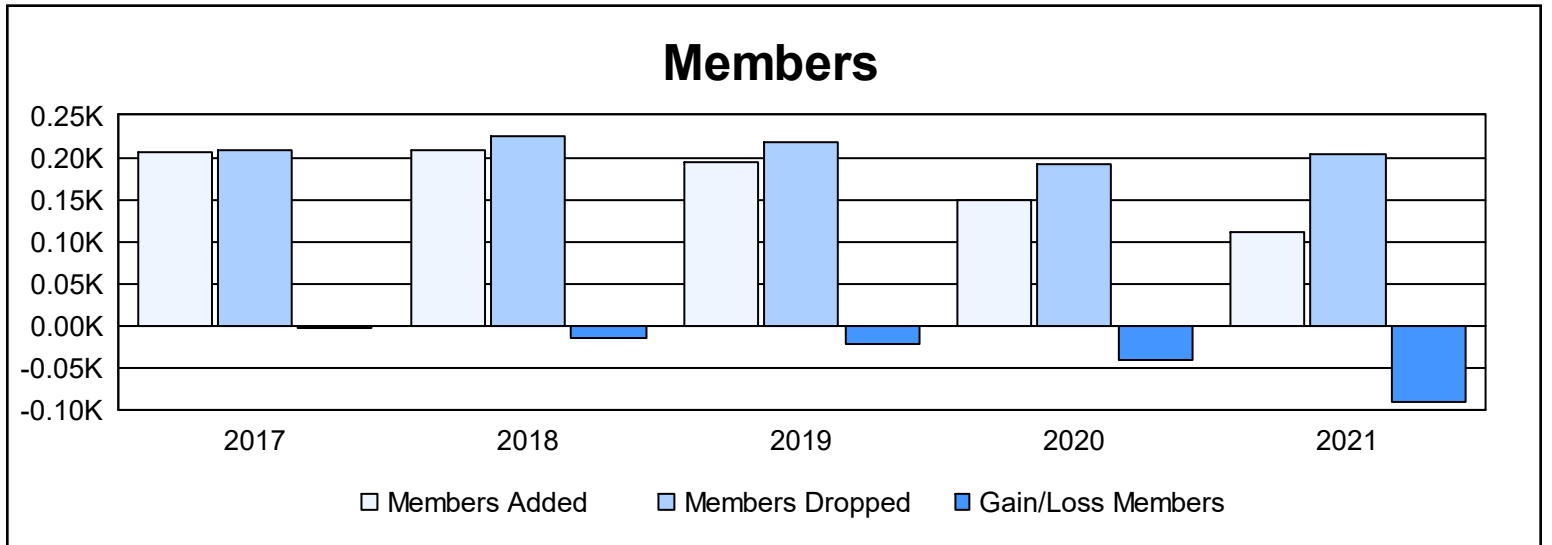

Year	New Clubs	Dropped Clubs	Gain/ Loss Clubs	New Members	Charter Members	Reinstate Members	Transfer Members	Total Member Added	Total Members Dropped	Gain/ Loss Members
2016-2017	0	1	-1	190	0	9	7	206	209	-3
2017-2018	1	0	1	176	21	4	7	208	224	-16
2018-2019	1	0	1	154	23	11	7	195	218	-23
2019-2020	1	1	0	111	28	2	9	150	191	-41
2020-2021	1	2	-1	59	39	4	10	112	203	-91
<b>Average</b>	<b>1</b>	<b>1</b>	<b>0</b>	<b>138</b>	<b>22</b>	<b>6</b>	<b>8</b>	<b>174</b>	<b>209</b>	<b>-35</b>

### Membership Composition June 2021 Cumulative