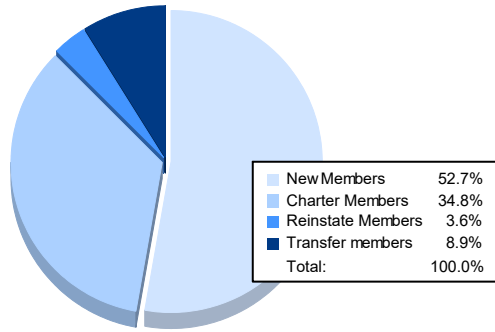

Year	New Clubs	Dropped Clubs	Gain/ Loss Clubs	New Members	Charter Members	Reinstate Members	Transfer Members	Total Member Added	Total Members Dropped	Gain/ Loss Members
2016-2017	0	1	-1	190	0	9	7	206	209	-3
2017-2018	1	0	1	176	21	4	7	208	224	-16
2018-2019	1	0	1	154	23	11	7	195	218	-23
2019-2020	1	1	0	111	28	2	9	150	191	-41
2020-2021	1	2	-1	59	39	4	10	112	203	-91
<b>Average</b>	<b>1</b>	<b>1</b>	<b>0</b>	<b>138</b>	<b>22</b>	<b>6</b>	<b>8</b>	<b>174</b>	<b>209</b>	<b>-35</b>

### Membership Composition June 2021 Cumulative