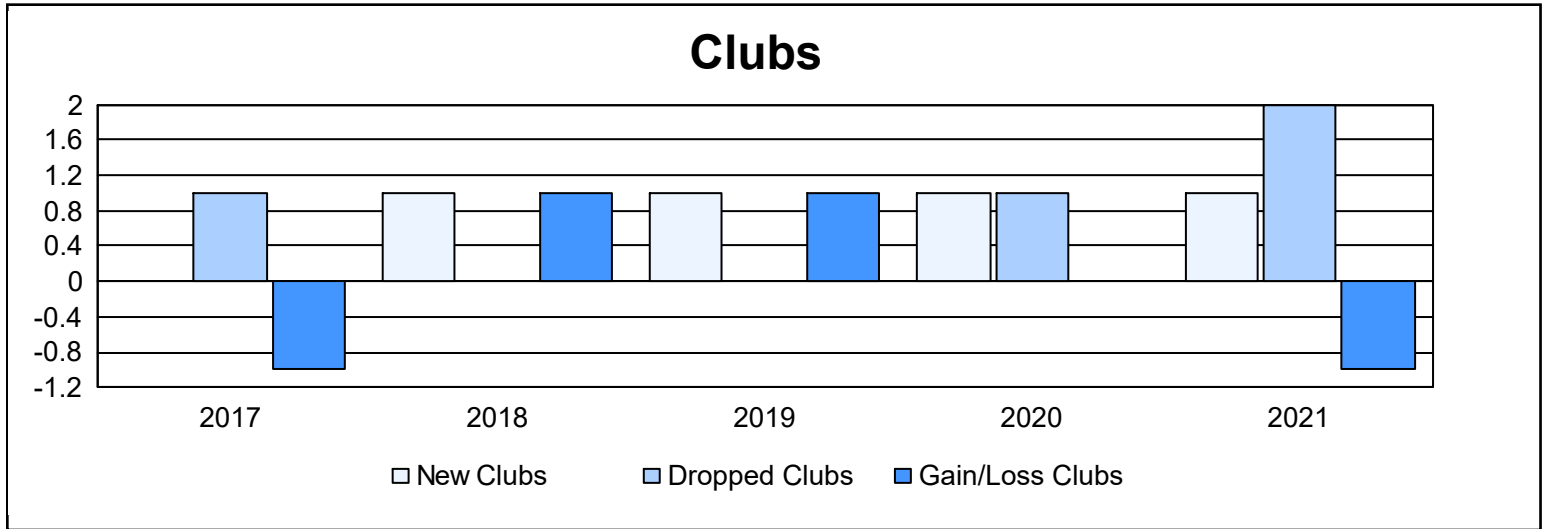

Year	New Clubs	Dropped Clubs	Gain/ Loss Clubs	New Members	Charter Members	Reinstate Members	Transfer Members	Total Member Added	Total Members Dropped	Gain/ Loss Members
2016-2017	0	1	-1	190	0	9	7	206	209	-3
2017-2018	1	0	1	176	21	4	7	208	224	-16
2018-2019	1	0	1	154	23	11	7	195	218	-23
2019-2020	1	1	0	111	28	2	9	150	191	-41
2020-2021	1	2	-1	59	39	4	10	112	203	-91
<b>Average</b>	<b>1</b>	<b>1</b>	<b>0</b>	<b>138</b>	<b>22</b>	<b>6</b>	<b>8</b>	<b>174</b>	<b>209</b>	<b>-35</b>

### Membership Composition June 2021 Cumulative